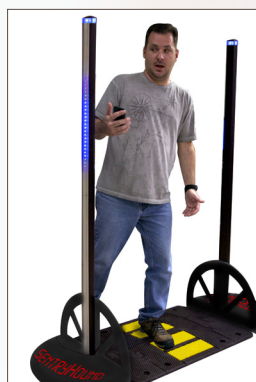

The **SentryHound** is a di-pole detection device built specifically to sniff out cellular telephones. It consists of two poles separated by an anti-slip mat and can detect phones whether they are on or off. It is so sensitive it will even find phones with their battery removed. The width is compatible with average doorways, turnstiles and security checkpoints. It allows people to pass through the poles in single file at normal walking speed causing minimal impact on foot traffic and crowd flow rates.

The **Mastiff Cellular Detecting Chair** is a ruggedised chair that safely scans anyone sitting in it for contraband cellular telephones. The scanning is fast, accurate and sensitive enough to detect a mobile phone hidden in a pocket, sock or **any body cavity**. The Mastiff's cellular telephone detecting technology allows security personnel to conduct intrusive and time-consuming personal body searches only when the Mastiff detects contraband.